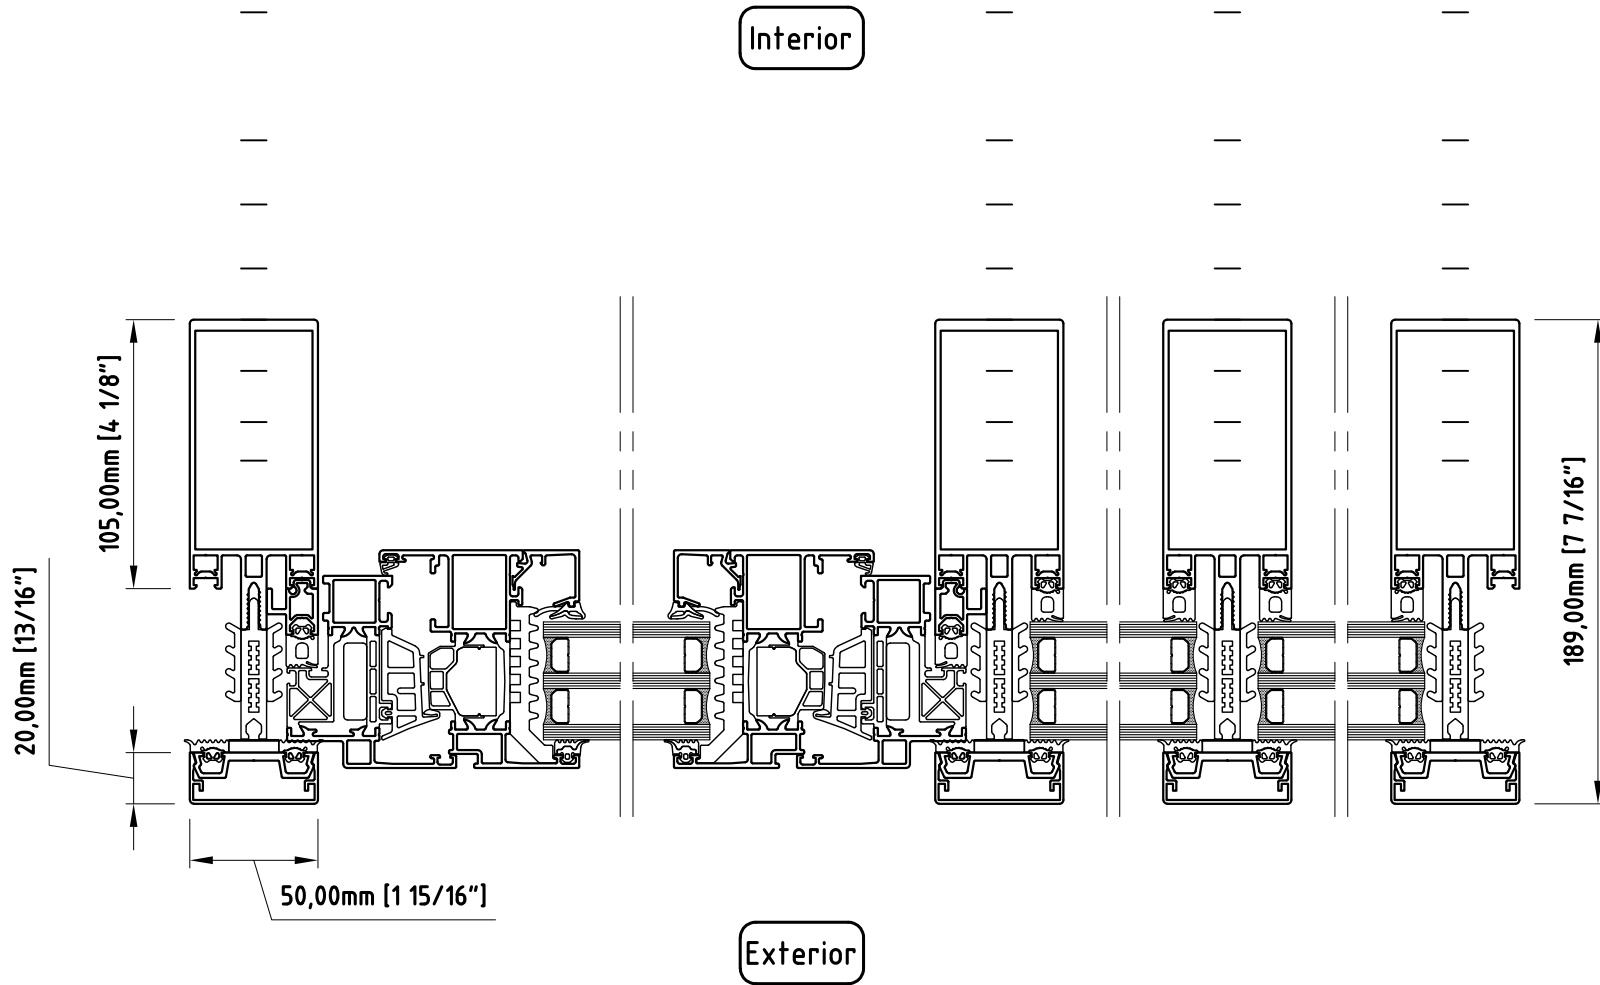

- Swing Doors
- Entrance Doors
- Tilt and Turn
- Lift and Slide
- Bi-Folding
- Curtain Wall

- + Design
- + Innovate
- + Create

- + Design
- + Innovate
- + Create

- Swing Doors
- Lift and Slide

- Entrance Doors
- Bi-Folding

- Tilt and Turn
- Curtain Wall

- Swing Doors
- Entrance Doors
- Tilt and Turn
- Lift and Slide
- Bi-Folding
- Curtain Wall

+ Design  
+ Innovate  
+ Create

1677 Aimco Blvd., Unit A, Mississauga, ON L4W 1R4