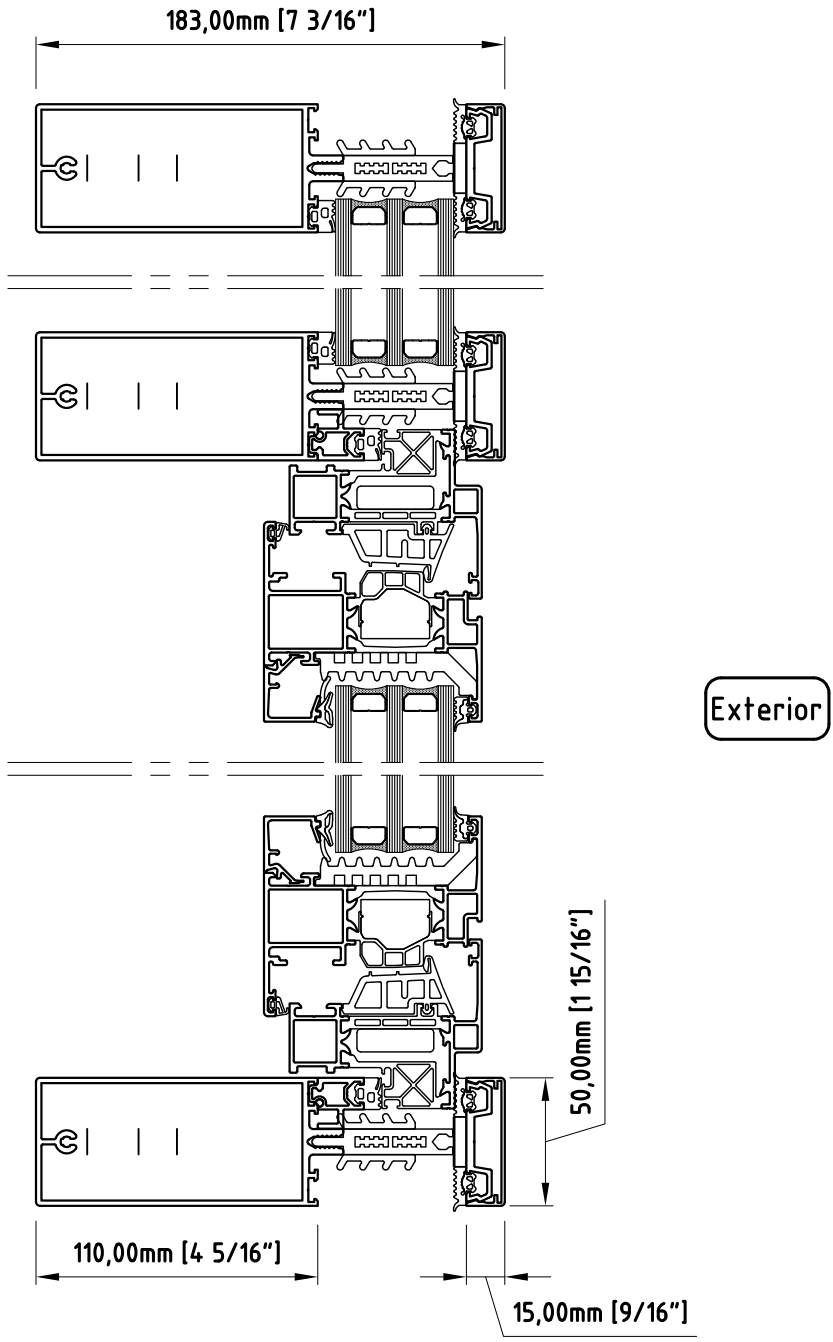

- Swing Doors
- Entrance Doors
- Tilt and Turn
- Lift and Slide
- Bi-Folding
- Curtain Wall

+ Design
+ Innovate
+ Create

1677 Aimco Blvd., Unit A, Mississauga, ON L4W 1R4

Ph: 905.602.5887 Fax: 905.238.9579

FWS 50 Curtain Wall

Vertical Detail