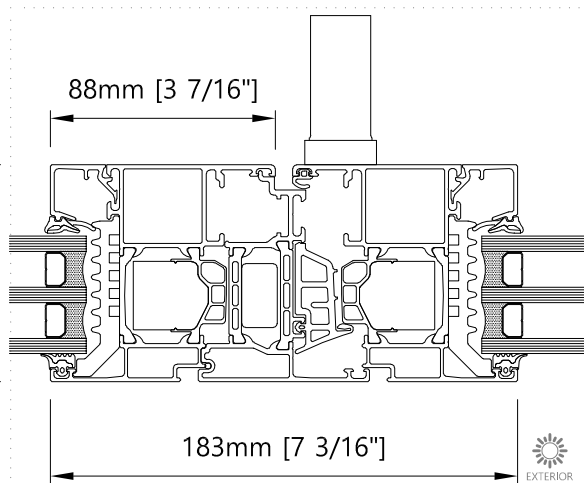

2 Mullion - Horizontal  
Fixed Window

3 Top - Vertical  
Fixed Window

4 Transom - Vertical  
Fixed Window

**AWS 75.SI+ Fixed Window**

Horizontal and Vertical Details

W1.1

V1

1677 Aimco Blvd., Unit A,  
Mississauga, ON, L4W 1H7  
905-602-5887  
www.bigfootdoor.com

5 Jamb - Horizontal  
T&T Window / Double T&T

6 Meeting section - Horizontal  
Double T&T

8 Top - Vertical  
T&T Window / Double T&T

7 Mullion - Horizontal  
T&T Window

9 Transom - Vertical  
T&T Window

10 Jamb - Horizontal  
Terrace door / Double terrace door