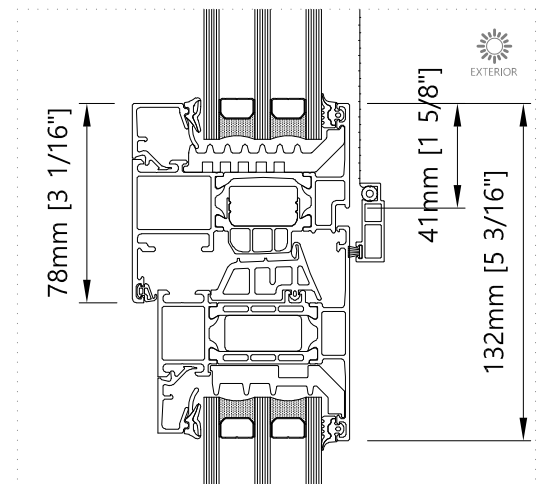

2 Mullion - Horizontal  
Fixed Window

3 Top - Vertical  
Fixed Window

4 Transom - Vertical  
Fixed Window

**AWS 75.SI+ Fixed Window**

Horizontal and Vertical Details

W1.1

V1

1677 Aimco Blvd., Unit A,  
Mississauga, ON, L4W 1H7  
905-602-5887  
www.bigfootdoor.com

5 Jamb - Horizontal  
T&T Window / Double T&T

6 Meeting section - Horizontal  
Double T&T

8 Top - Vertical  
T&T Window / Double T&T

7 Mullion - Horizontal  
T&T Window

9 Transom - Vertical  
T&T Window

10 Jamb - Horizontal  
Terrace door / Double terrace door