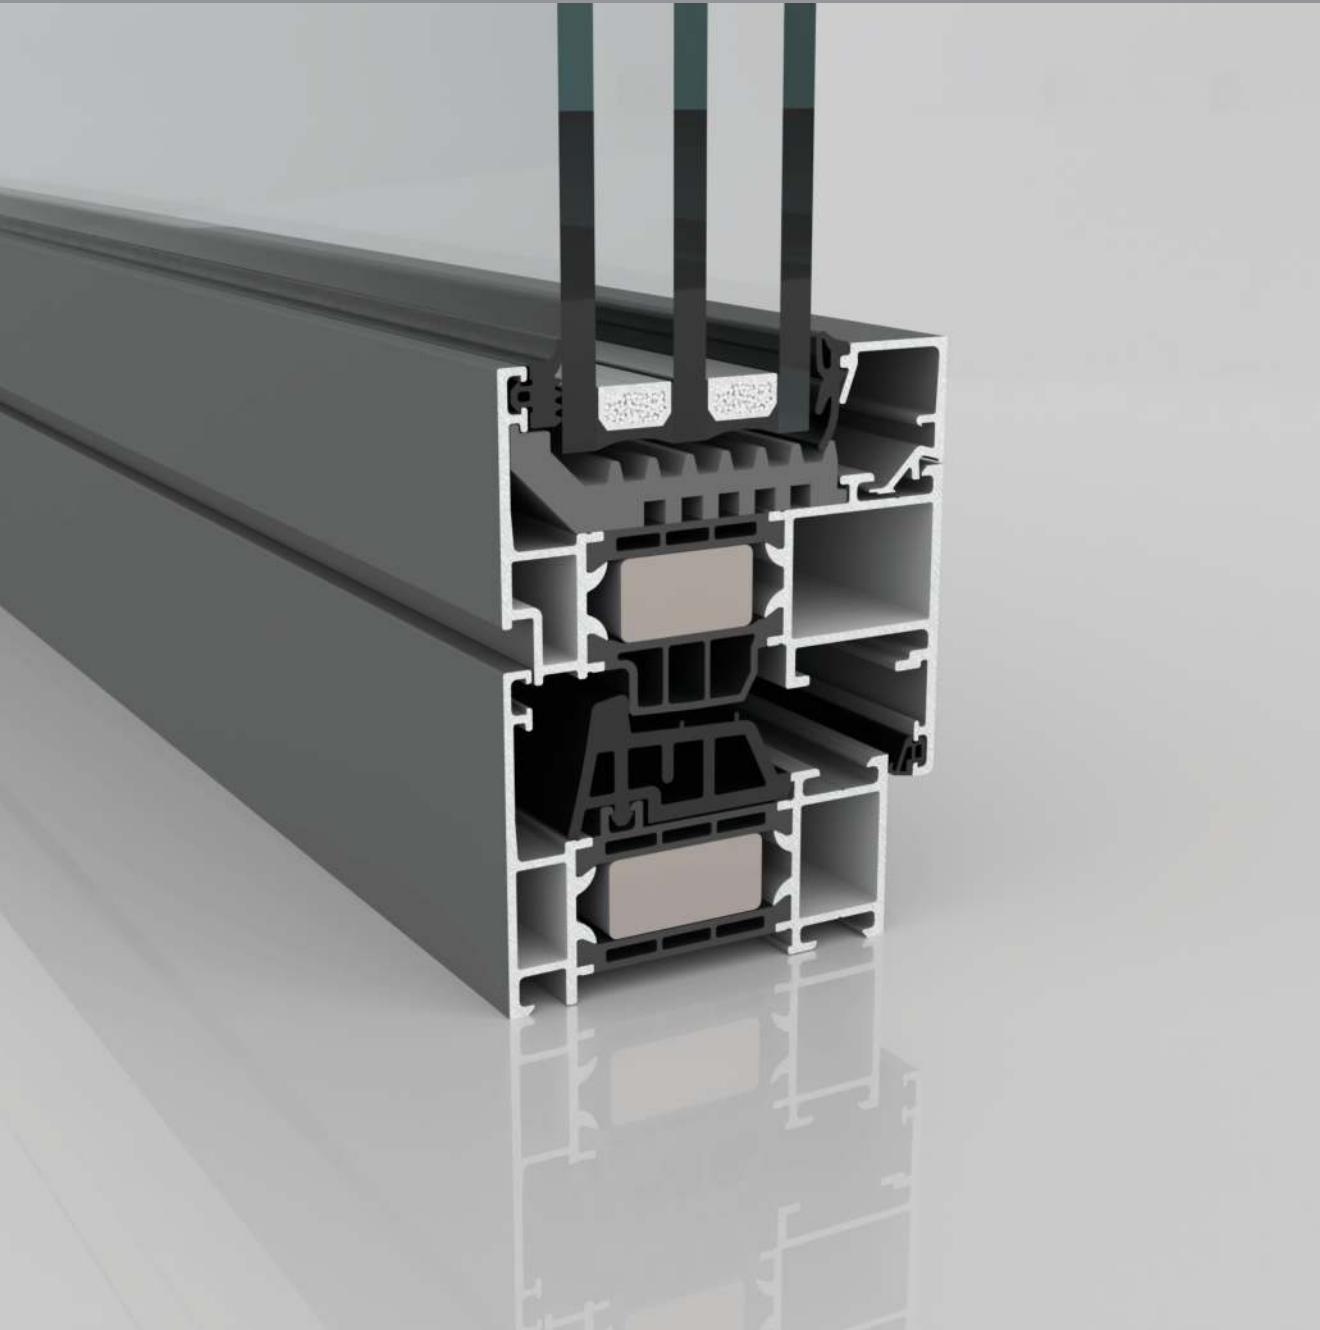

# AWS 75.SI+

The Schüco AWS 75.SI+ thermally insulated window system with basic depth of 75 mm sets a new thermal insulation standard for aluminum windows without compromising of comfort, design and functionality. The narrow profile face widths ensure maximum transparency which guarantees that your living and work space is bright and flooded with light.

**AWS 75.SI+ System with Windows and Terrace Doors**

Elevation - Exterior View

W1

V1

1677 Aimco Blvd., Unit A,  
Mississauga, ON, L4W 1H7  
905-602-5887  
www.bigfootdoor.com

**bigfoot | door**

1 Jamb - Horizontal  
Fixed Window

2 Mullion - Horizontal  
Fixed Window

3 Top - Vertical  
Fixed Window

4 Transom - Vertical  
Fixed Window

**AWS 75.SI+ Fixed Window**

Horizontal and Vertical Details

W1.1

V1

1677 Aimco Blvd., Unit A,  
Mississauga, ON, L4W 1H7  
905-602-5887  
www.bigfootdoor.com

5 Jamb - Horizontal  
T&T Window / Double T&T

6 Meeting section - Horizontal  
Double T&T

8 Top - Vertical  
T&T Window / Double T&T

7 Mullion - Horizontal  
T&T Window

9 Transom - Vertical  
T&T Window

10 Jamb - Horizontal  
Terrace door / Double terrace door