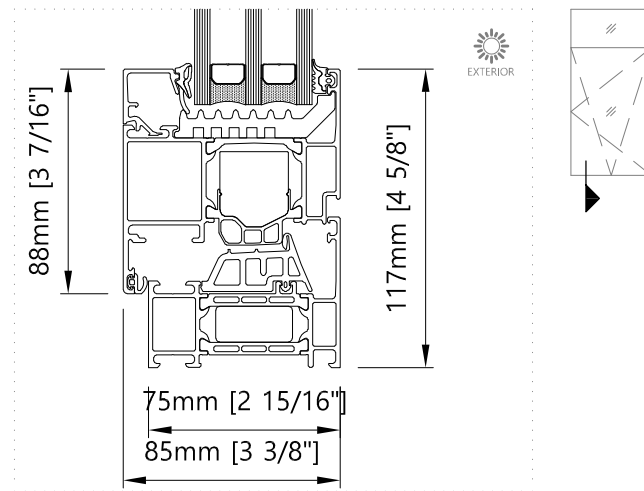

14 Transom - Vertical
Terrace door / Double terrace door