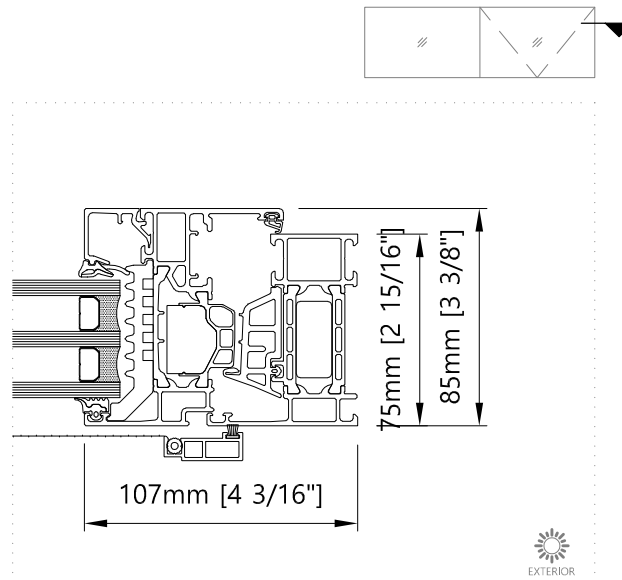

5 Jamb - Horizontal  
T&T Window / Double T&T

6 Meeting section - Horizontal  
Double T&T

8 Top - Vertical  
T&T Window / Double T&T

7 Mullion - Horizontal  
T&T Window

9 Transom - Vertical  
T&T Window

10 Jamb - Horizontal  
Terrace door / Double terrace door

11 Meeting section - Horizontal  
Double terrace door

13 Transom - Vertical  
Terrace door

12 Mullion - Horizontal  
Terrace door

14 Transom - Vertical  
Terrace door / Double terrace door

15 Meeting section - Horizontal  
Motorized hopper window