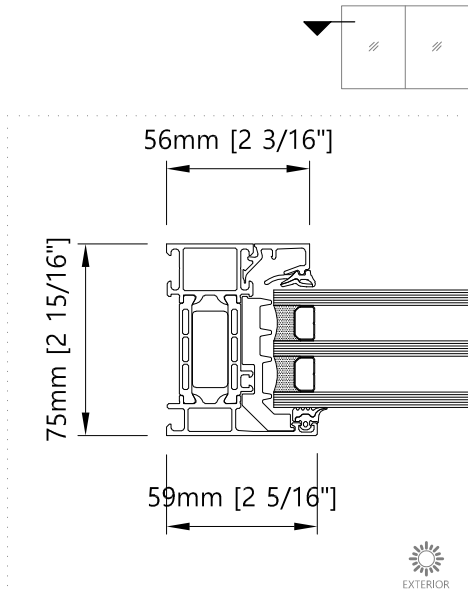

**AWS 75.SI+ System with Windows and Terrace Doors**

Elevation - Exterior View

W1

V1

1677 Aimco Blvd., Unit A,  
Mississauga, ON, L4W 1H7  
905-602-5887  
www.bigfootdoor.com

**bigfoot | door**

1 Jamb - Horizontal  
Fixed Window

2 Mullion - Horizontal  
Fixed Window

3 Top - Vertical  
Fixed Window

4 Transom - Vertical  
Fixed Window

**AWS 75.SI+ Fixed Window**

Horizontal and Vertical Details

W1.1

V1

1677 Aimco Blvd., Unit A,  
Mississauga, ON, L4W 1H7  
905-602-5887  
www.bigfootdoor.com