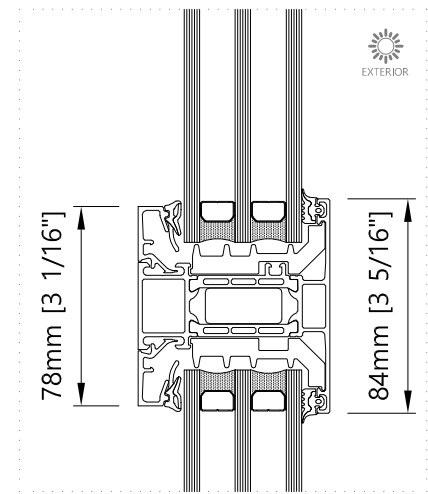

**AWS 75.SI+ System with Windows and Terrace Doors**

Elevation - Exterior View

W1

V1

1677 Aimco Blvd., Unit A,  
Mississauga, ON, L4W 1H7  
905-602-5887  
www.bigfootdoor.com

**bigfoot | door**

1 Jamb - Horizontal  
Fixed Window

2 Mullion - Horizontal  
Fixed Window

3 Top - Vertical  
Fixed Window

4 Transom - Vertical  
Fixed Window

**AWS 75.SI+ Fixed Window**

Horizontal and Vertical Details

W1.1

V1

1677 Aimco Blvd., Unit A,  
Mississauga, ON, L4W 1H7  
905-602-5887  
www.bigfootdoor.com

5 Jamb - Horizontal  
T&T Window / Double T&T

6 Meeting section - Horizontal  
Double T&T

8 Top - Vertical  
T&T Window / Double T&T

7 Mullion - Horizontal  
T&T Window

9 Transom - Vertical  
T&T Window

10 Jamb - Horizontal  
Terrace door / Double terrace door