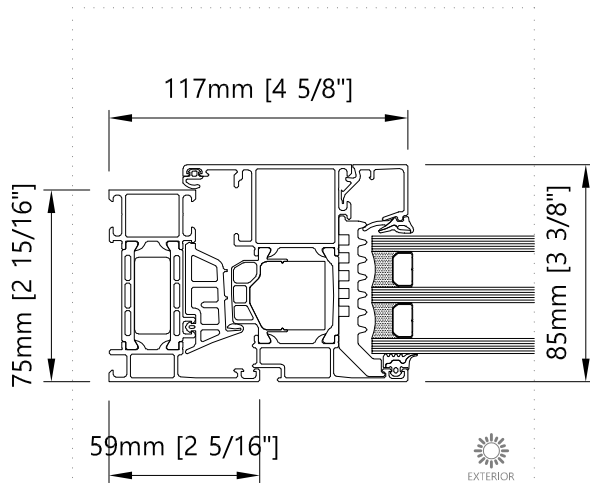

2 Mullion - Horizontal  
Fixed Window

3 Top - Vertical  
Fixed Window

4 Transom - Vertical  
Fixed Window

**AWS 75.SI+ Fixed Window**

Horizontal and Vertical Details

W1.1

V1

1677 Aimco Blvd., Unit A,  
Mississauga, ON, L4W 1H7  
905-602-5887  
www.bigfootdoor.com

5 Jamb - Horizontal  
T&T Window / Double T&T

6 Meeting section - Horizontal  
Double T&T

8 Top - Vertical  
T&T Window / Double T&T

7 Mullion - Horizontal  
T&T Window

9 Transom - Vertical  
T&T Window

10 Jamb - Horizontal  
Terrace door / Double terrace door