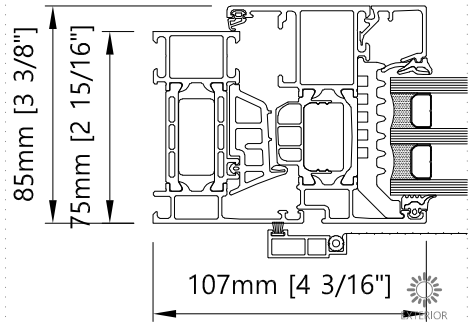

**AWS 75.SI+ System with Windows and Terrace Doors**

Elevation - Exterior View

W1

V1

1677 Aimco Blvd., Unit A,  
Mississauga, ON, L4W 1H7  
905-602-5887  
www.bigfootdoor.com

**bigfoot | door**

1 Jamb - Horizontal  
Fixed Window

2 Mullion - Horizontal  
Fixed Window

3 Top - Vertical  
Fixed Window

4 Transom - Vertical  
Fixed Window

**AWS 75.SI+ Fixed Window**

Horizontal and Vertical Details

W1.1

V1

1677 Aimco Blvd., Unit A,  
Mississauga, ON, L4W 1H7  
905-602-5887  
www.bigfootdoor.com

5 Jamb - Horizontal  
T&T Window / Double T&T

6 Meeting section - Horizontal  
Double T&T

8 Top - Vertical  
T&T Window / Double T&T

7 Mullion - Horizontal  
T&T Window

9 Transom - Vertical  
T&T Window

10 Jamb - Horizontal  
Terrace door / Double terrace door