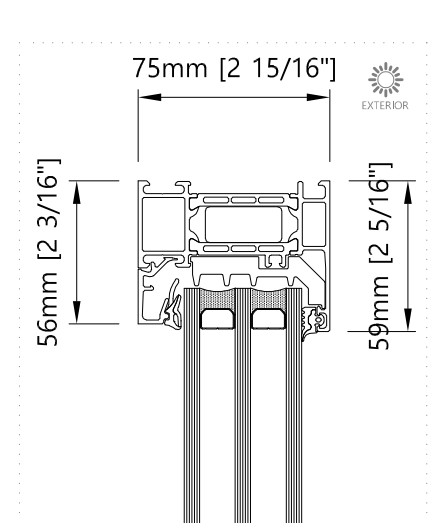

**AWS 75.SI+ System with Windows and Terrace Doors**

Elevation - Exterior View

W1

V1

1677 Aimco Blvd., Unit A,  
Mississauga, ON, L4W 1H7  
905-602-5887  
www.bigfootdoor.com

**bigfoot | door**

1 Jamb - Horizontal  
Fixed Window

2 Mullion - Horizontal  
Fixed Window

3 Top - Vertical  
Fixed Window

4 Transom - Vertical  
Fixed Window

**AWS 75.SI+ Fixed Window**

Horizontal and Vertical Details

W1.1

V1

1677 Aimco Blvd., Unit A,  
Mississauga, ON, L4W 1H7  
905-602-5887  
www.bigfootdoor.com

5 Jamb - Horizontal  
T&T Window / Double T&T

6 Meeting section - Horizontal  
Double T&T

8 Top - Vertical  
T&T Window / Double T&T

7 Mullion - Horizontal  
T&T Window

9 Transom - Vertical  
T&T Window

10 Jamb - Horizontal  
Terrace door / Double terrace door