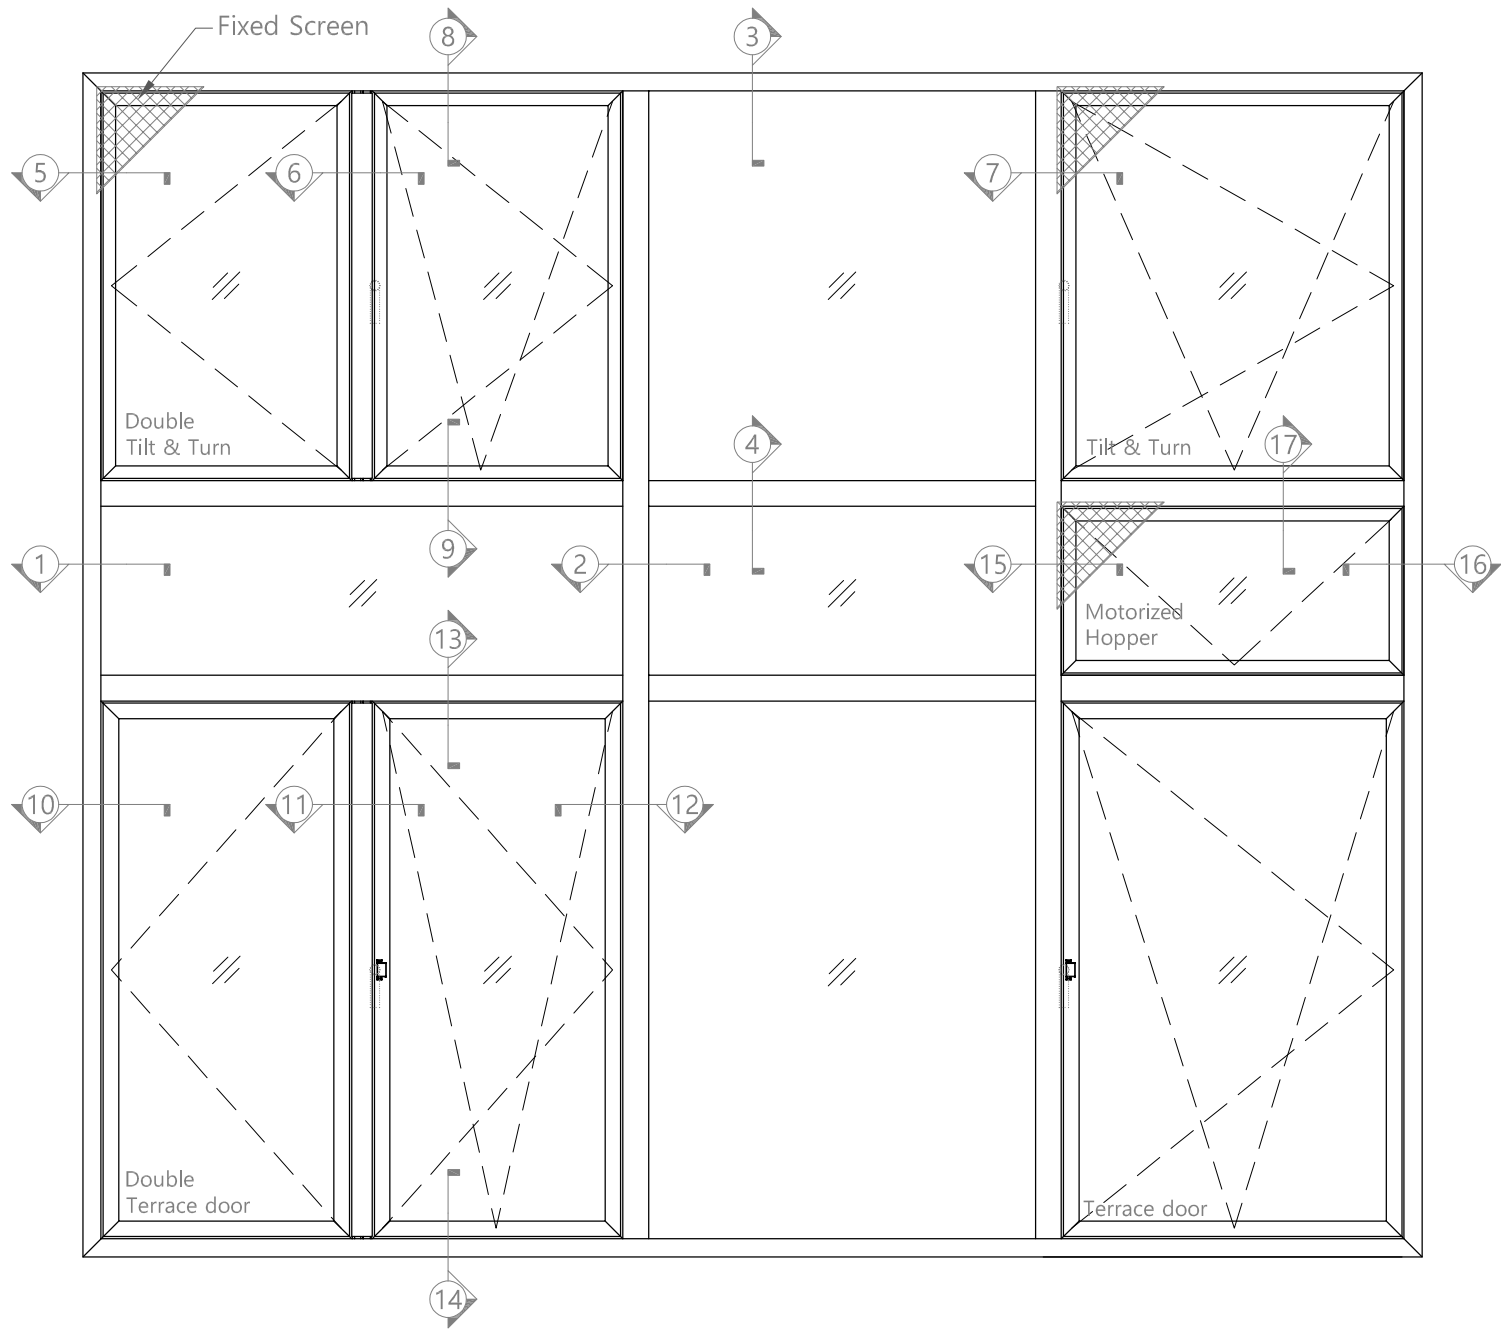

# AWS 75.SI+

The Schüco AWS 75.SI+ thermally insulated window system with basic depth of 75 mm sets a new thermal insulation standard for aluminum windows without compromising of comfort, design and functionality. The narrow profile face widths ensure maximum transparency which guarantees that your living and work space is bright and flooded with light.

**AWS 75.SI+ System with Windows and Terrace Doors**

Elevation - Exterior View

W1

V1

1677 Aimco Blvd., Unit A,  
Mississauga, ON, L4W 1H7  
905-602-5887  
www.bigfootdoor.com

**bigfoot | door**

1 Jamb - Horizontal  
Fixed Window

2 Mullion - Horizontal  
Fixed Window

3 Top - Vertical  
Fixed Window

4 Transom - Vertical  
Fixed Window

**AWS 75.SI+ Fixed Window**

Horizontal and Vertical Details

W1.1

V1

1677 Aimco Blvd., Unit A,  
Mississauga, ON, L4W 1H7  
905-602-5887  
www.bigfootdoor.com

5 Jamb - Horizontal  
T&T Window / Double T&T

6 Meeting section - Horizontal  
Double T&T

8 Top - Vertical  
T&T Window / Double T&T

7 Mullion - Horizontal  
T&T Window

9 Transom - Vertical  
T&T Window

10 Jamb - Horizontal  
Terrace door / Double terrace door