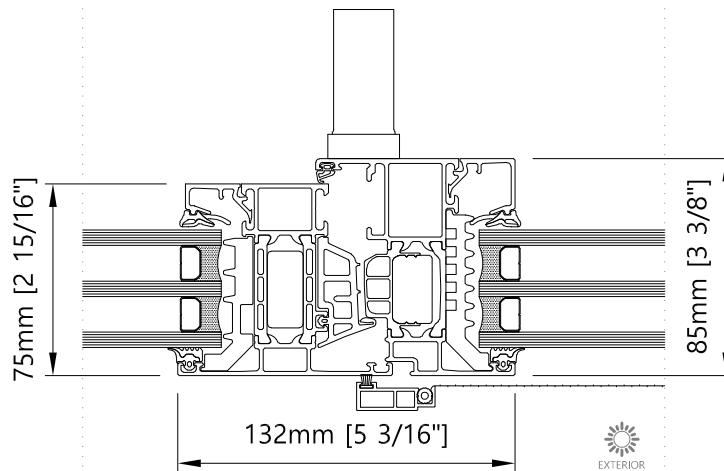

**AWS 75.SI+ System with Windows and Terrace Doors**

Elevation - Exterior View

W1

V1

1677 Aimco Blvd., Unit A,  
Mississauga, ON, L4W 1H7  
905-602-5887  
www.bigfootdoor.com

**bigfoot | door**

1 Jamb - Horizontal  
Fixed Window

2 Mullion - Horizontal  
Fixed Window

3 Top - Vertical  
Fixed Window

4 Transom - Vertical  
Fixed Window

**AWS 75.SI+ Fixed Window**

Horizontal and Vertical Details

W1.1

V1

1677 Aimco Blvd., Unit A,  
Mississauga, ON, L4W 1H7  
905-602-5887  
www.bigfootdoor.com

5 Jamb - Horizontal  
T&T Window / Double T&T

6 Meeting section - Horizontal  
Double T&T

8 Top - Vertical  
T&T Window / Double T&T

7 Mullion - Horizontal  
T&T Window

9 Transom - Vertical  
T&T Window

10 Jamb - Horizontal  
Terrace door / Double terrace door