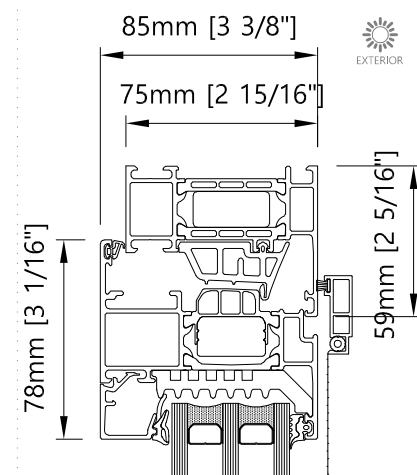

**AWS 75.SI+ System with Windows and Terrace Doors**

Elevation - Exterior View

W1

V1

1677 Aimco Blvd., Unit A,  
Mississauga, ON, L4W 1H7  
905-602-5887  
www.bigfootdoor.com

**bigfoot | door**

1 Jamb - Horizontal  
Fixed Window

2 Mullion - Horizontal  
Fixed Window

3 Top - Vertical  
Fixed Window

4 Transom - Vertical  
Fixed Window

**AWS 75.SI+ Fixed Window**

Horizontal and Vertical Details

W1.1

V1

1677 Aimco Blvd., Unit A,  
Mississauga, ON, L4W 1H7  
905-602-5887  
www.bigfootdoor.com

5 Jamb - Horizontal  
T&T Window / Double T&T

6 Meeting section - Horizontal  
Double T&T

8 Top - Vertical  
T&T Window / Double T&T

7 Mullion - Horizontal  
T&T Window

9 Transom - Vertical  
T&T Window

10 Jamb - Horizontal  
Terrace door / Double terrace door