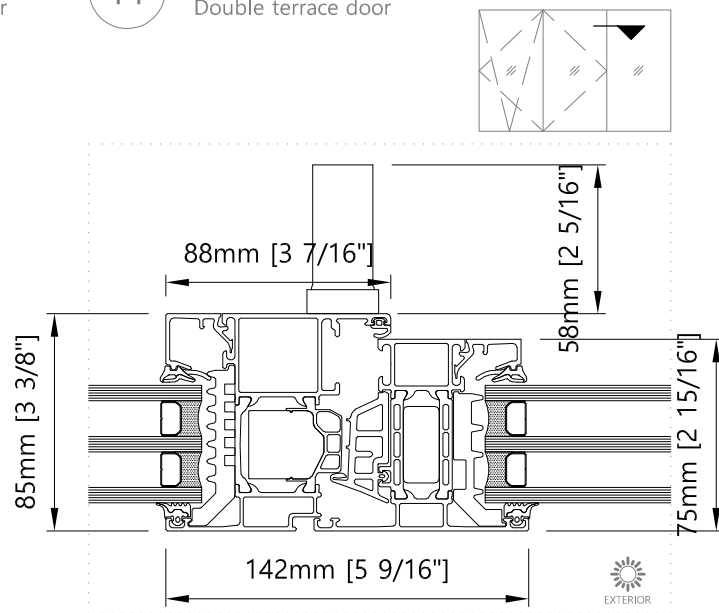

12 Mullion - Horizontal
Terrace door