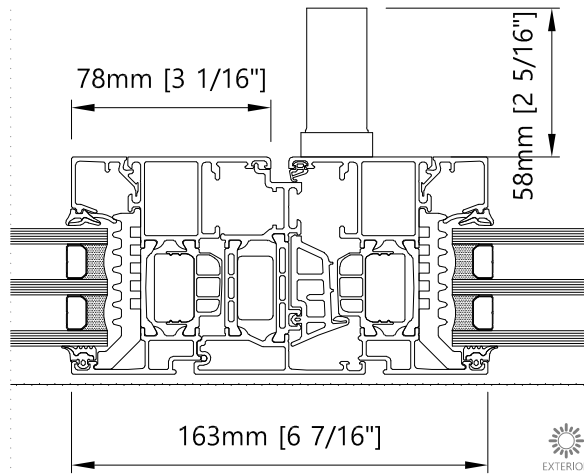

**AWS 75.SI+ System with Windows and Terrace Doors**

Elevation - Exterior View

W1

V1

1677 Aimco Blvd., Unit A,  
Mississauga, ON, L4W 1H7  
905-602-5887  
www.bigfootdoor.com

**bigfoot | door**

1 Jamb - Horizontal  
Fixed Window

2 Mullion - Horizontal  
Fixed Window

3 Top - Vertical  
Fixed Window

4 Transom - Vertical  
Fixed Window

**AWS 75.SI+ Fixed Window**

Horizontal and Vertical Details

W1.1

V1

1677 Aimco Blvd., Unit A,  
Mississauga, ON, L4W 1H7  
905-602-5887  
www.bigfootdoor.com

5 Jamb - Horizontal  
T&T Window / Double T&T

6 Meeting section - Horizontal  
Double T&T

8 Top - Vertical  
T&T Window / Double T&T

7 Mullion - Horizontal  
T&T Window

9 Transom - Vertical  
T&T Window

10 Jamb - Horizontal  
Terrace door / Double terrace door