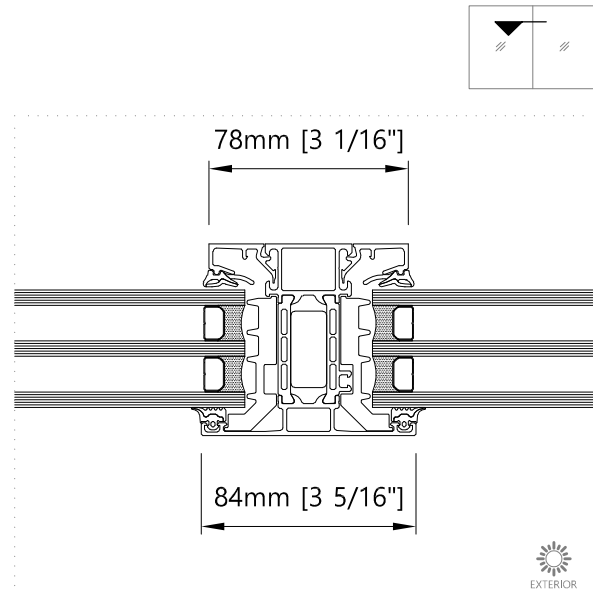

**AWS 75.SI+ System with Windows and Terrace Doors**

Elevation - Exterior View

W1

V1

1677 Aimco Blvd., Unit A,  
Mississauga, ON, L4W 1H7  
905-602-5887  
www.bigfootdoor.com

**bigfoot | door**

1 Jamb - Horizontal  
Fixed Window

2 Mullion - Horizontal  
Fixed Window

3 Top - Vertical  
Fixed Window

4 Transom - Vertical  
Fixed Window

**AWS 75.SI+ Fixed Window**

Horizontal and Vertical Details

W1.1

V1

1677 Aimco Blvd., Unit A,  
Mississauga, ON, L4W 1H7  
905-602-5887  
www.bigfootdoor.com