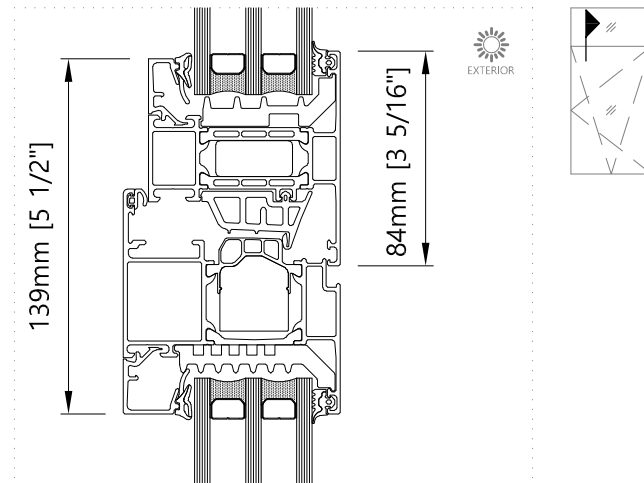

13 Transom - Vertical
Terrace door