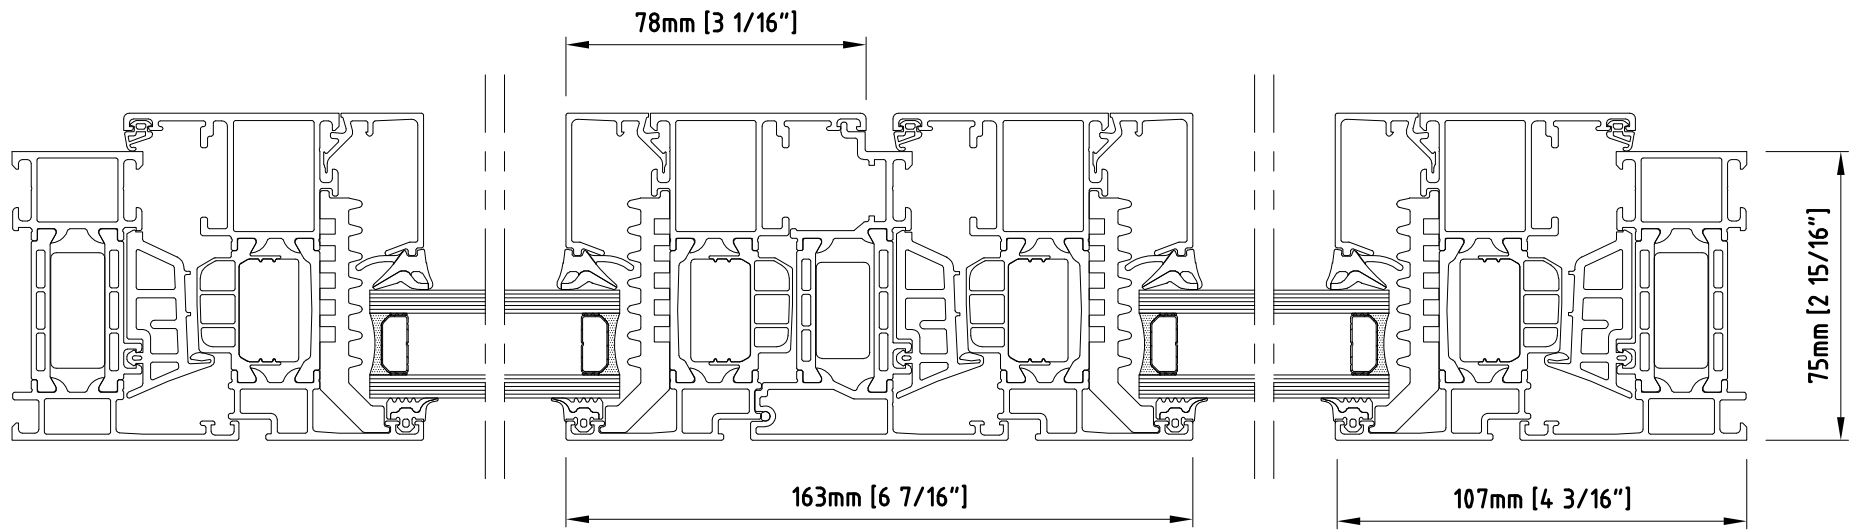

- + Design
- + Innovate
- + Create

- Swing Doors
- Lift and Slide

- Entrance Doors
- Bi-Folding

- Tilt and Turn
- Curtain Wall

Interior

Exterior