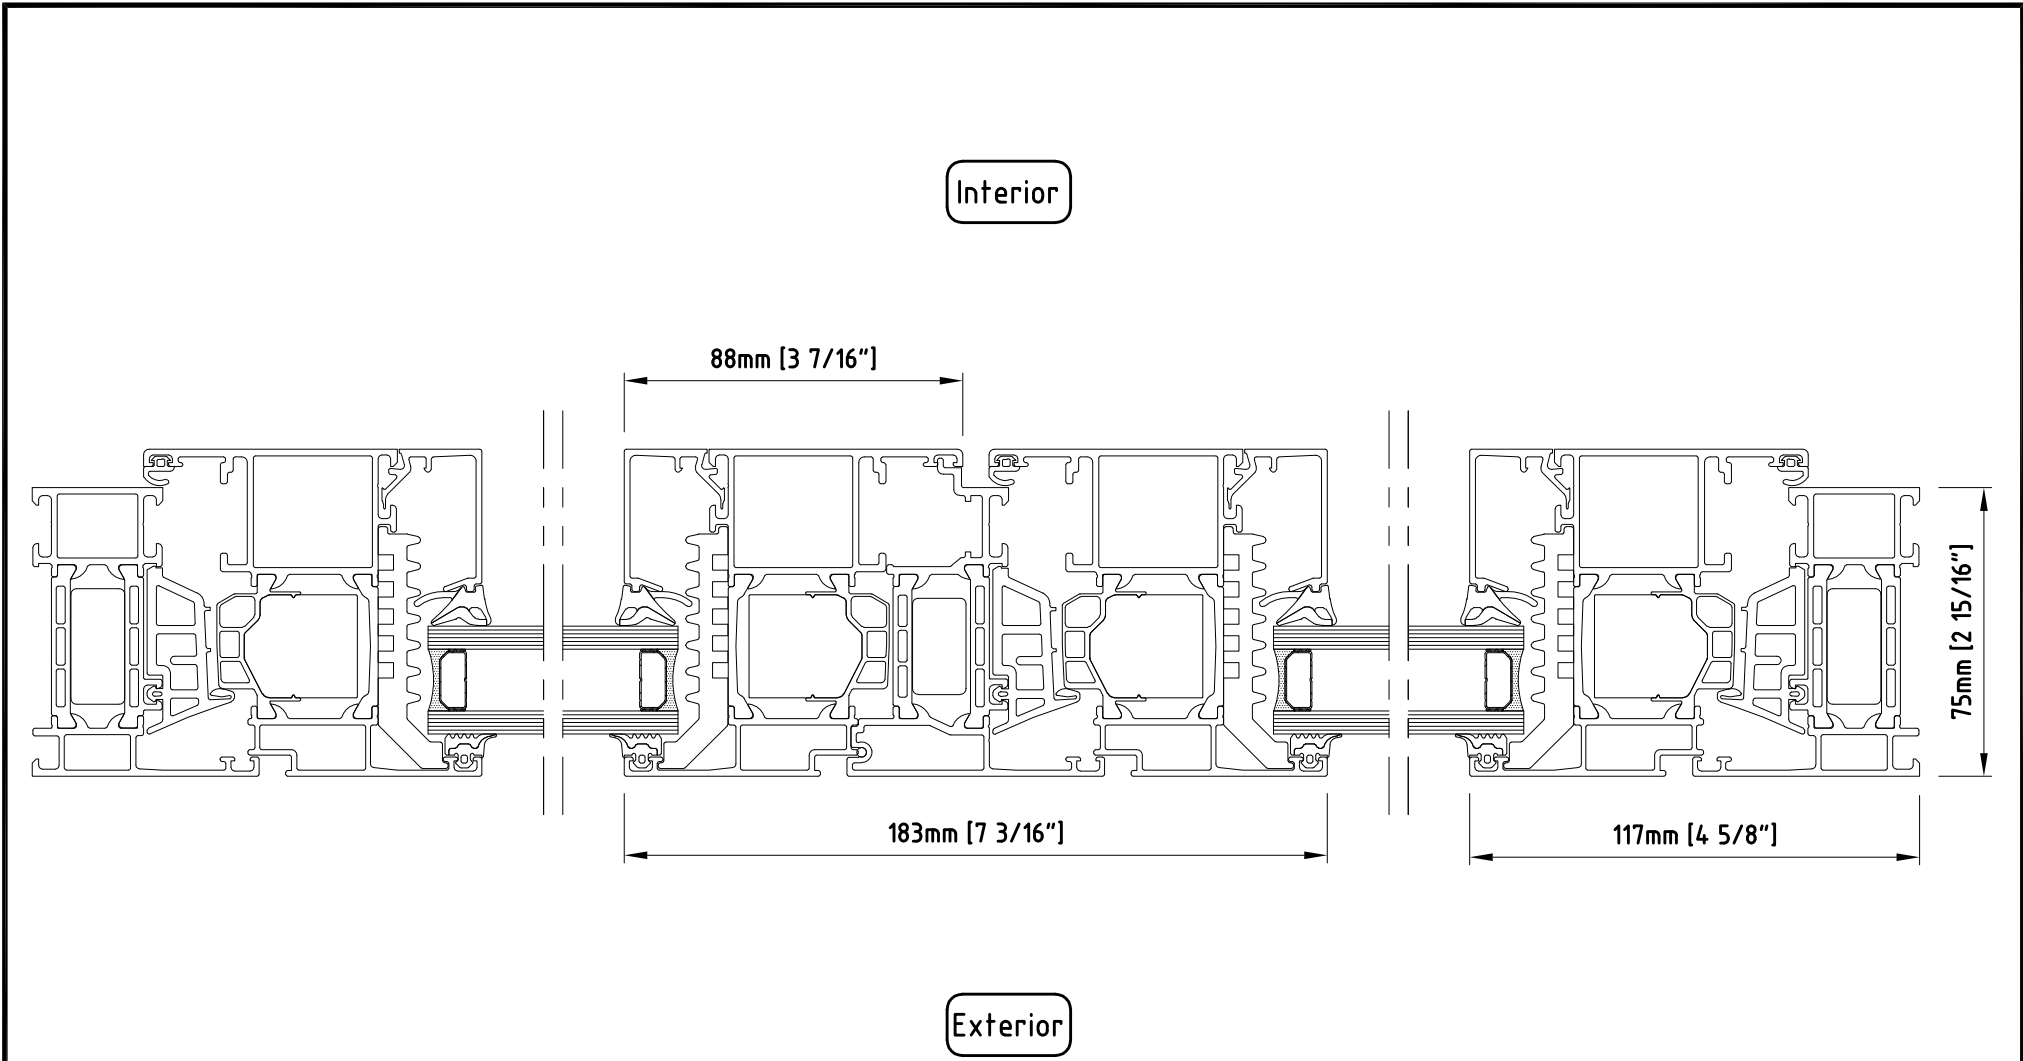

- + Design
- + Innovate
- + Create

- Swing Doors
- Lift and Slide

- Entrance Doors
- Bi-Folding

- Tilt and Turn
- Curtain Wall

bigfoot | door

1677 Aimco Blvd., Unit A, Mississauga, ON L4W 1R4

Ph: 905.602.5887 Fax: 905.238.9579

AWS 75.SI Terrace Door

Horizontal Detail

5.12.2